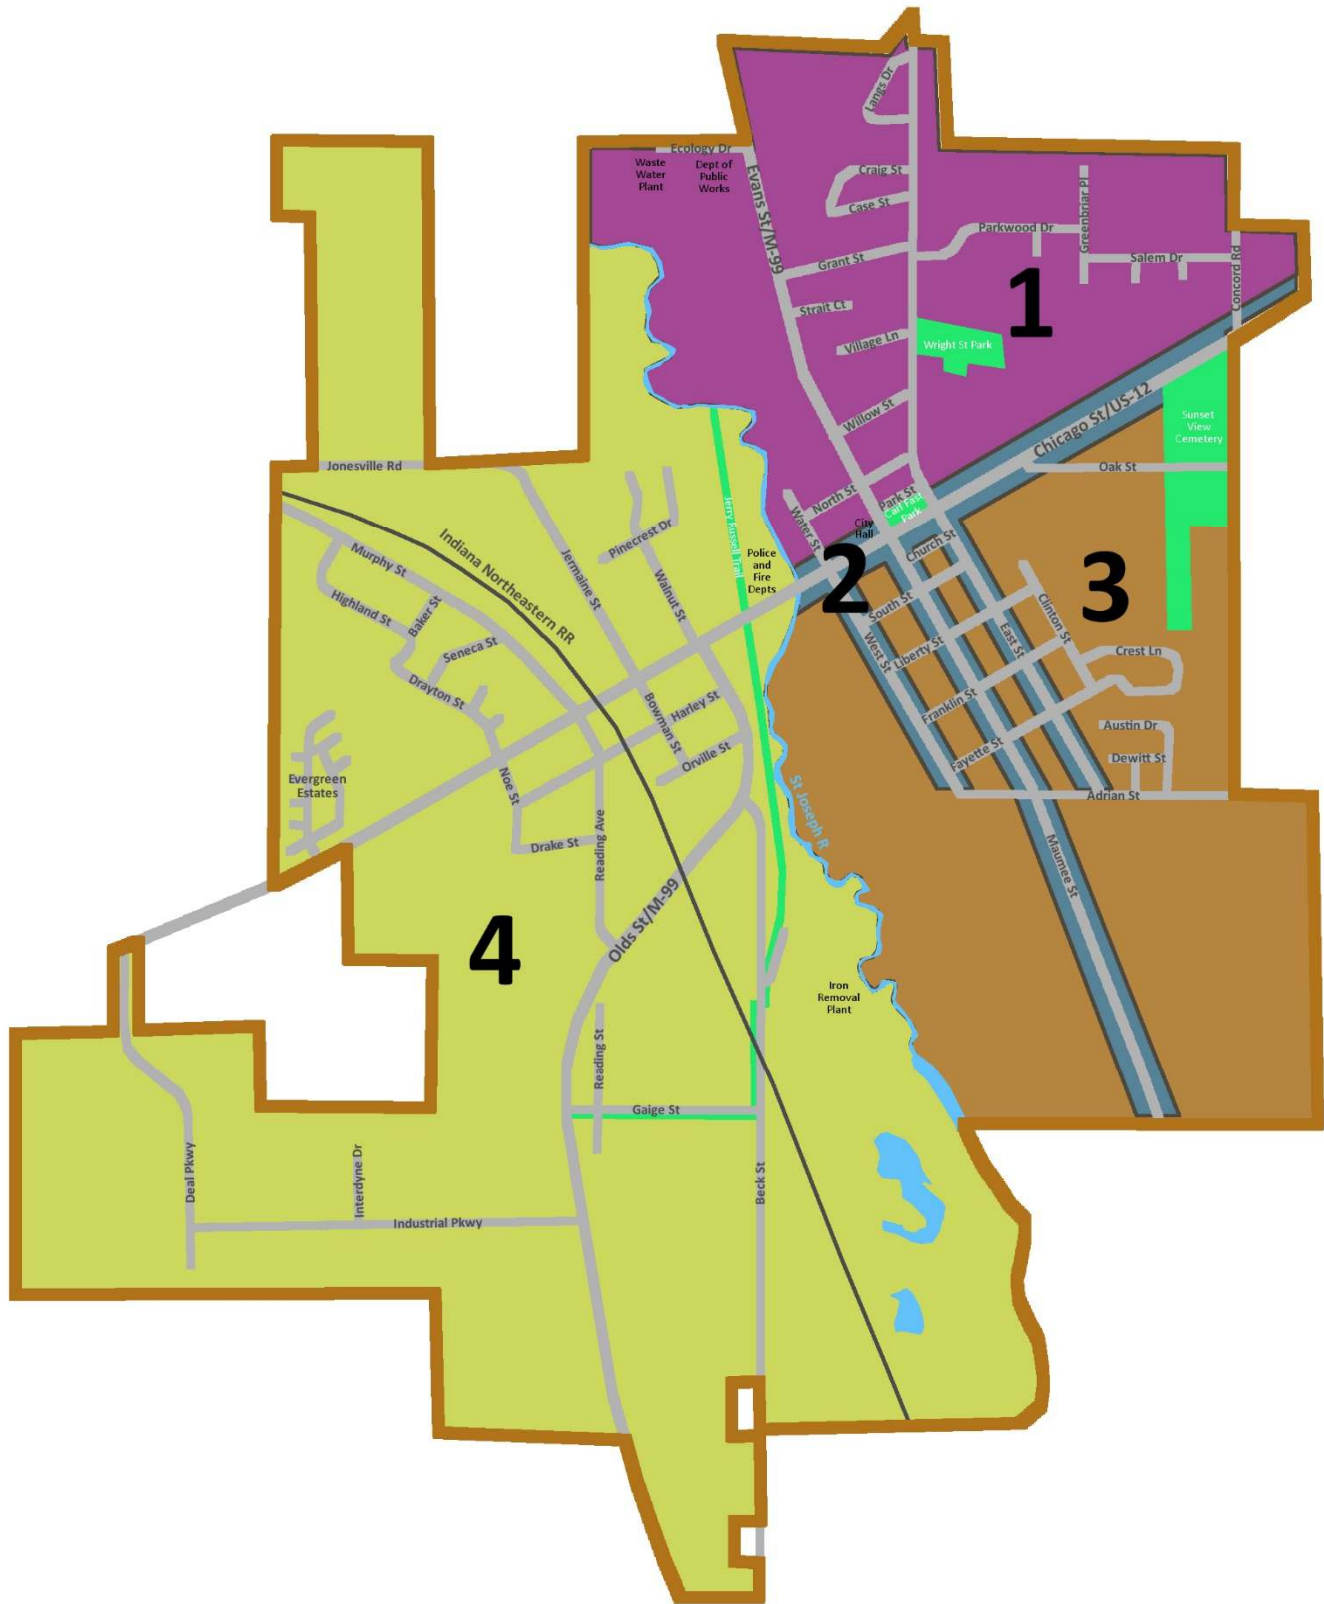

Please Remember:

- Leaves may be raked to the edge of the curb or to the shoulder of your street in piles, beginning Monday, October 24th.
- The DPW staff will begin collection in Area 1 (shown on the map on the reverse side of this page) and will proceed to Area 2, then 3, then 4, before returning to Area 1. The staff will make several passes through town during the collection program.
- It is difficult to predict when the vac will be in your neighborhood. The speed of the collection is dependent on a number of factors, including the quantity of leaves raked in an area and the weather. Some neighborhoods may get picked up twice in a week and others once every other week, depending upon conditions.
- Be careful to keep leaves away from storm sewer catch basins that can become clogged by leaves, and cause flooding in the event of rain.
- Brush, twigs, rocks, walnuts, and concrete can damage the leaf vac and delay leaf collection. Please separate these and other similar items from leaf piles. Leaves will not be collected if these items are found in the leaf pile.**
- Leaf collection is dependent upon the weather and the season. We appreciate your patience if we have to adjust the program and extend the collection season to address conditions.

Collection Areas:

- Area 1** – All streets east of the St. Joseph River and north of Chicago Street/US-12
- Area 2** – East Chicago Street/US-12, West Street, Maumee Street, and East Street
- Area 3** – All other streets south of Chicago Street/US-12 and east of the St. Joseph River
- Area 4** – All streets west of the St. Joseph River